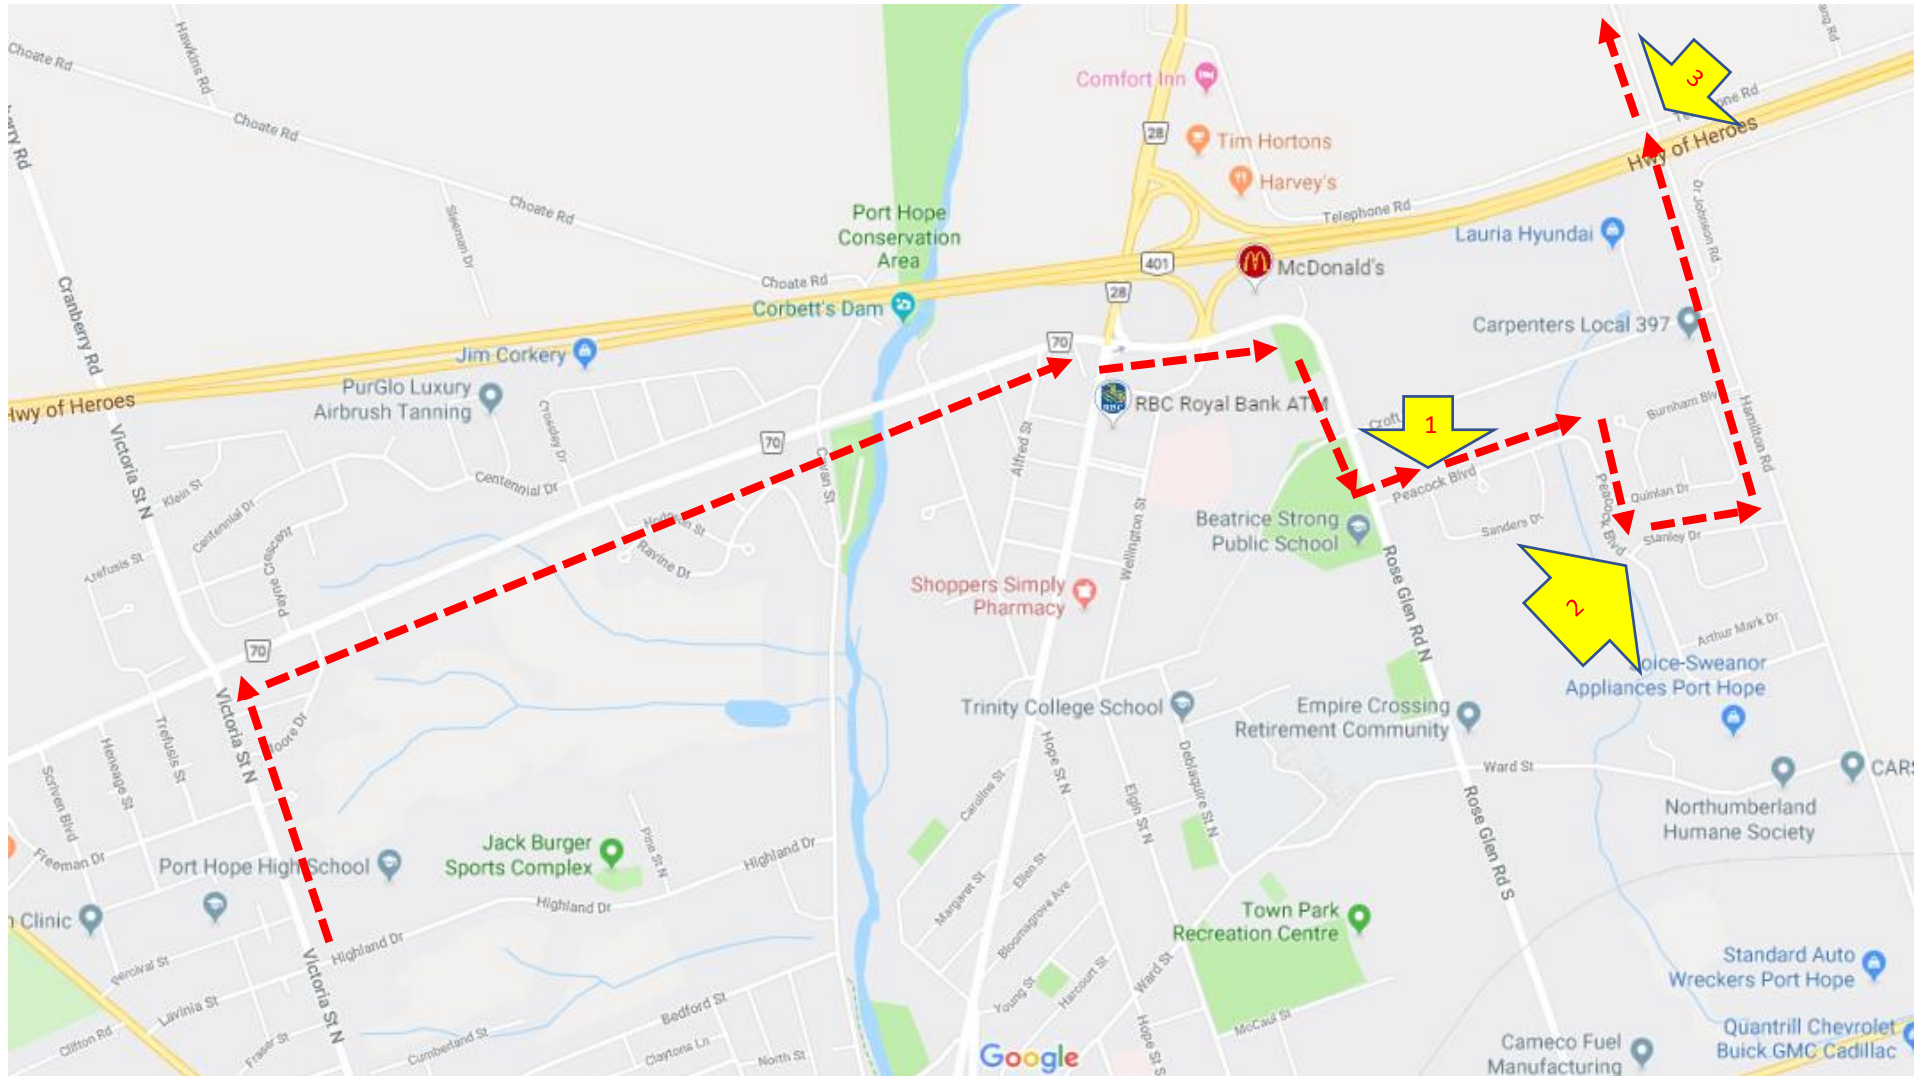

LATE BUS ROUTE, PHHS/HAWKINS, WEDNESDAYS @ 4:30

Part 'A'

Stop 1, 4:37 pm = Peacock @ Saunders; Stop 2, 4:38 pm = Peacock @ Stanley;

Stop 3, 4:40 pm = Hamilton @ Telephone; Stop 4 – See next map, Part 'B'

Part 'B'

Stop 4, 4:42 pm = Dale Rd @ Hamilton; Stop 5 – See next map, Part 'C'

Part 'C'

Stop 5, 4:52 pm = County Rd 10 @ Dodds Rd

Stop 6 – See next map, Part 'D'

Part 'D'

Stop 6, 4:58 pm = County Rd 9 @ County Rd 10

Stop 7 (final stop) – See next map, Part 'E'

Part 'E'

Stop 7, 5:04 pm (final stop) – County Rd 28 @ Boundary Rd