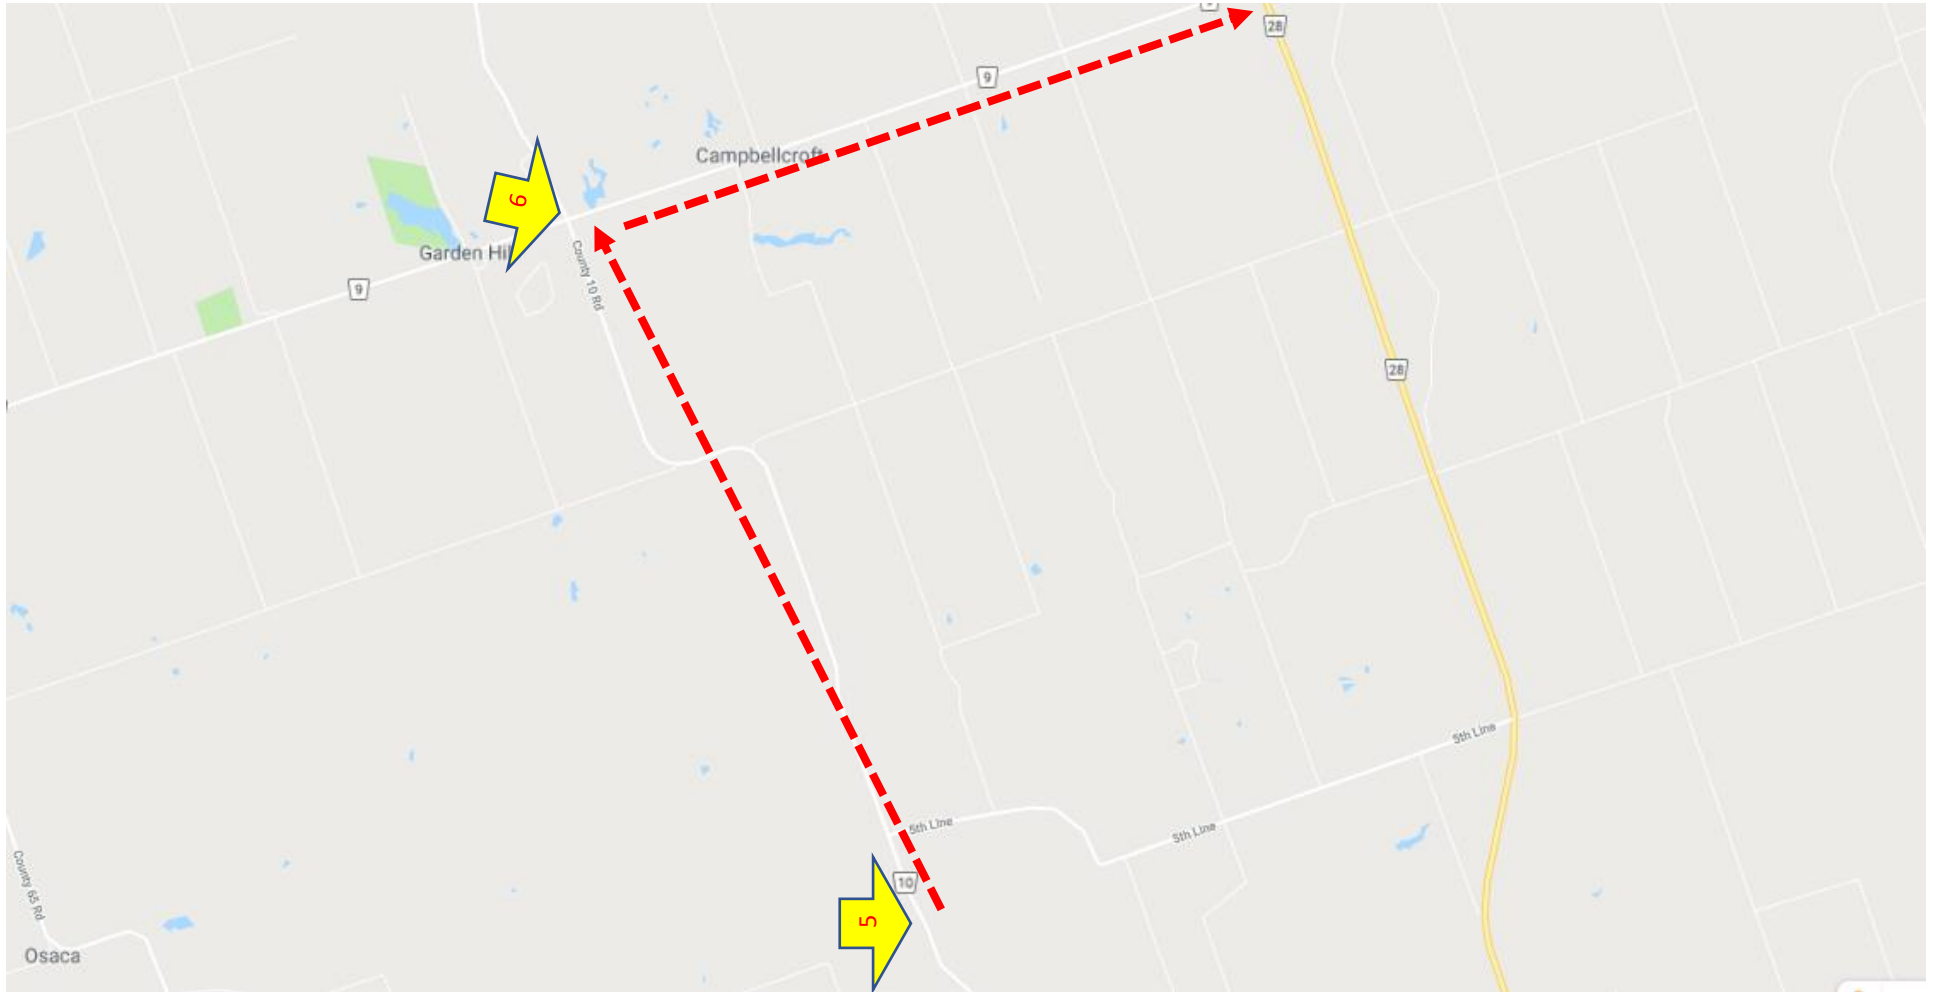

LATE BUS ROUTE, PHHS/HAWKINS, WEDNESDAYS @ 4:30

Part 'A'

Stop 1, 4:37 pm = Peacock @ Saunders; Stop 2, 4:38 pm = Peacock @ Stanley;

Stop 3, 4:40 pm = Hamilton @ Telephone; Stop 4 – See next map, Part 'B'

Part 'B'

Stop 4, 4:42 pm = Dale Rd @ Hamilton; Stop 5 – See next map, Part 'C'

Part 'C'

Stop 5, 4:52 pm = County Rd 10 @ Dodds Rd

Stop 6 – See next map, Part 'D'

Part 'D'

Stop 6, 4:58 pm = County Rd 9 @ County Rd 10

Stop 7 (final stop) – See next map, Part 'E'

Part 'E'

Stop 7, 5:04 pm (final stop) – County Rd 28 @ Boundary Rd