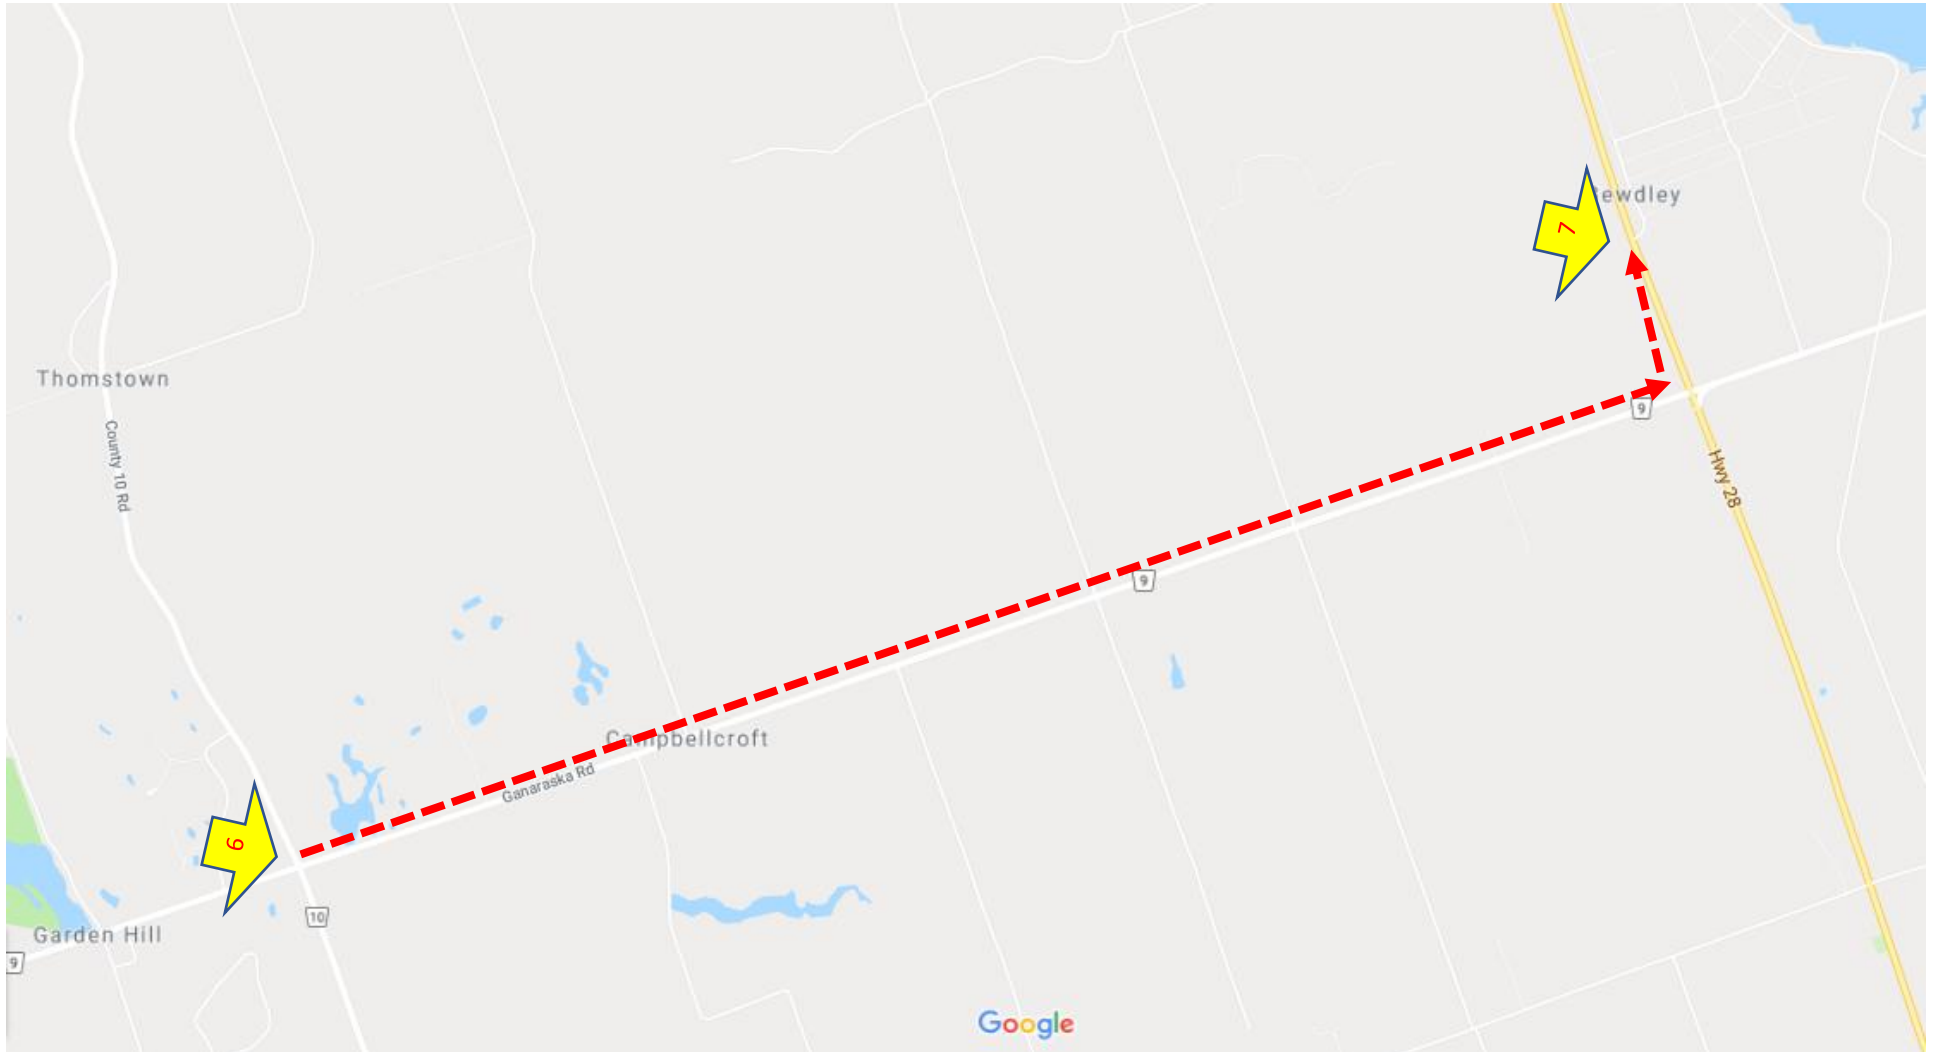

LATE BUS ROUTE, PHHS/HAWKINS, WEDNESDAYS @ 4:30

Part 'A'

Stop 1, 4:37 pm = Peacock @ Saunders; Stop 2, 4:38 pm = Peacock @ Stanley;

Stop 3, 4:40 pm = Hamilton @ Telephone; Stop 4 – See next map, Part 'B'

Part 'B'

Stop 4, 4:42 pm = Dale Rd @ Hamilton; Stop 5 – See next map, Part 'C'

Part 'C'

Stop 5, 4:52 pm = County Rd 10 @ Dodds Rd

Stop 6 – See next map, Part 'D'

Part 'D'

Stop 6, 4:58 pm = County Rd 9 @ County Rd 10

Stop 7 (final stop) – See next map, Part 'E'

Part 'E'

Stop 7, 5:04 pm (final stop) – County Rd 28 @ Boundary Rd