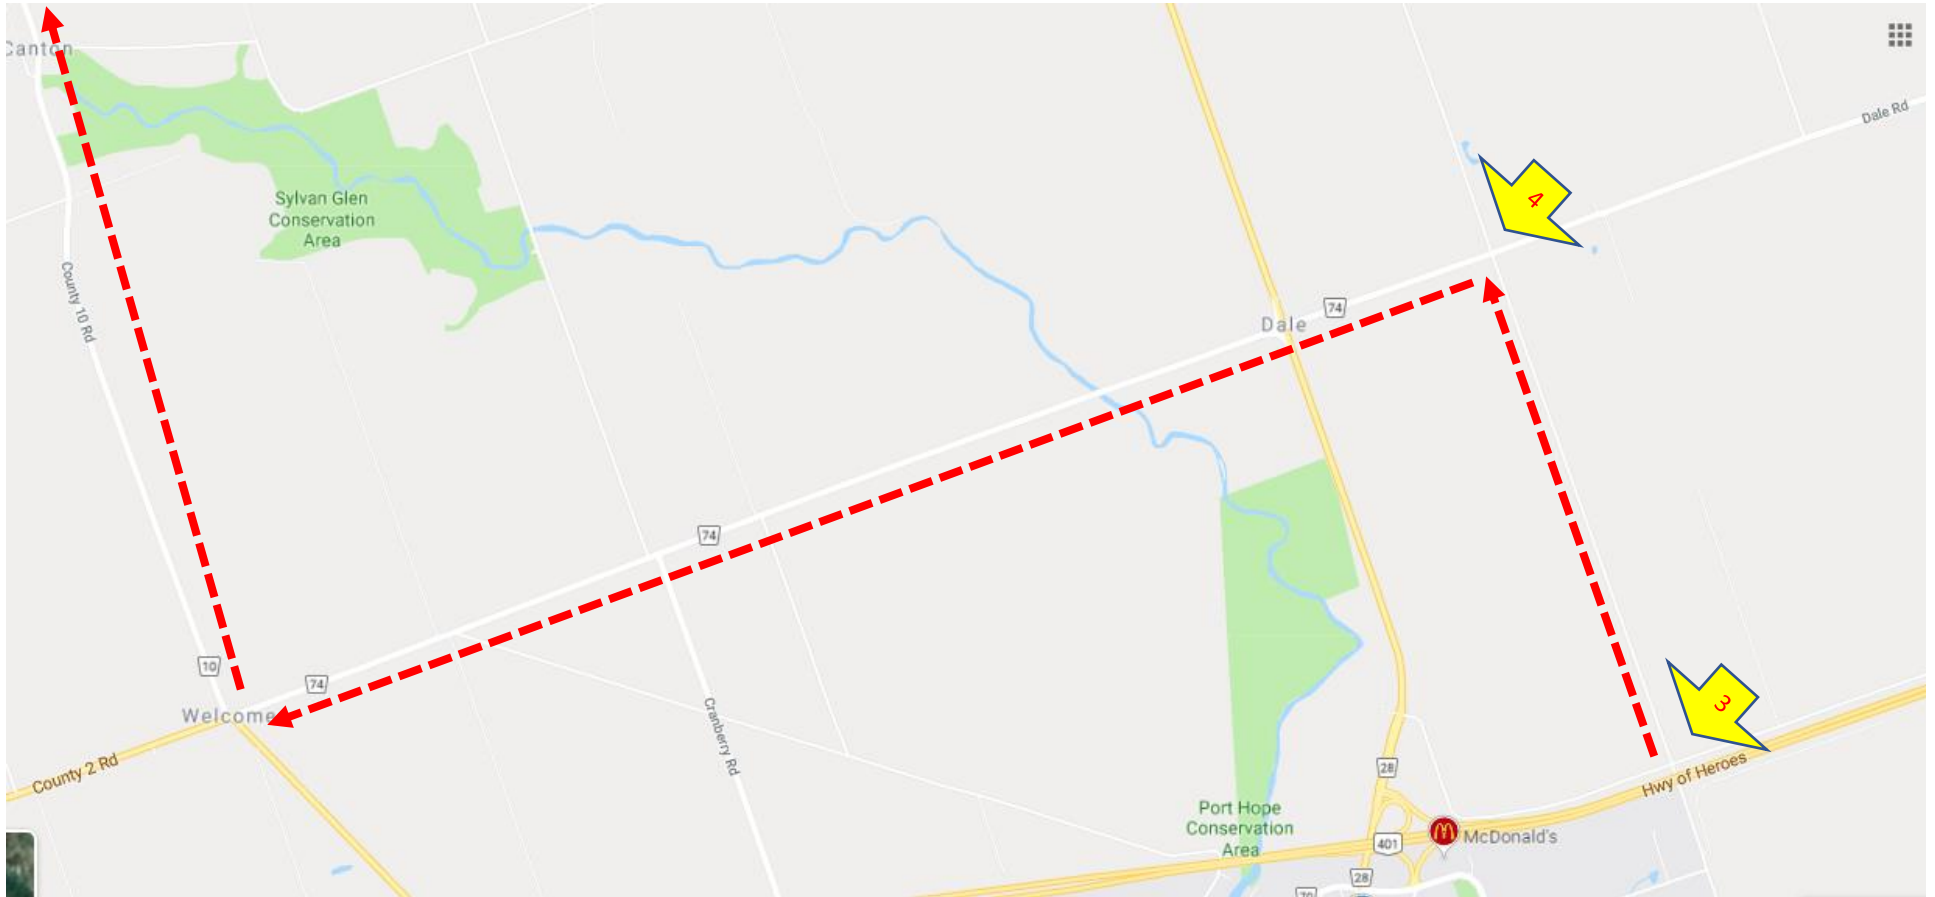

LATE BUS ROUTE, PHHS/HAWKINS, WEDNESDAYS @ 4:30

Part 'A'

Stop 1, 4:37 pm = Peacock @ Saunders; Stop 2, 4:38 pm = Peacock @ Stanley;

Stop 3, 4:40 pm = Hamilton @ Telephone; Stop 4 – See next map, Part 'B'

Part 'B'

Stop 4, 4:42 pm = Dale Rd @ Hamilton; Stop 5 – See next map, Part 'C'

Part 'C'

Stop 5, 4:52 pm = County Rd 10 @ Dodds Rd

Stop 6 – See next map, Part 'D'

Part 'D'

Stop 6, 4:58 pm = County Rd 9 @ County Rd 10

Stop 7 (final stop) – See next map, Part 'E'

Part 'E'

Stop 7, 5:04 pm (final stop) – County Rd 28 @ Boundary Rd